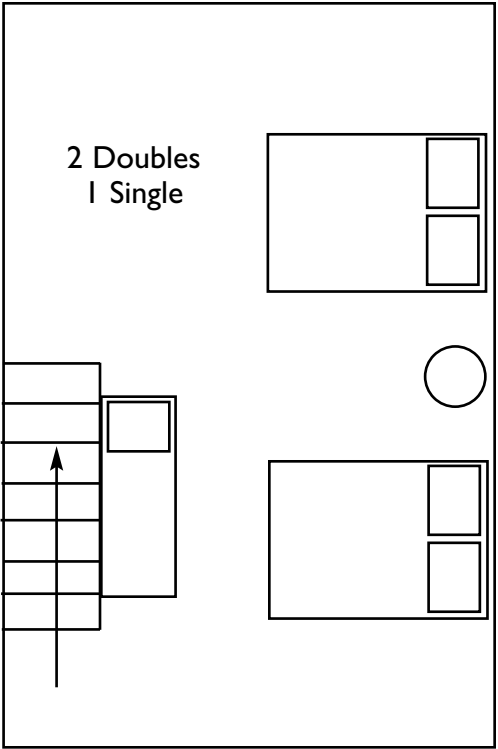

# MILLINOCKET STREAM CABIN: PREMIUM CABIN

SLEEPS UP TO 14

(The downstairs is HCA)

# SANDY STREAM CABIN: LARGE CABIN

SLEEPS UP TO 12

# GRANT BROOK AND WADLEIGH BROOK

SMALL CABIN: EACH CABIN SLEEPS 6