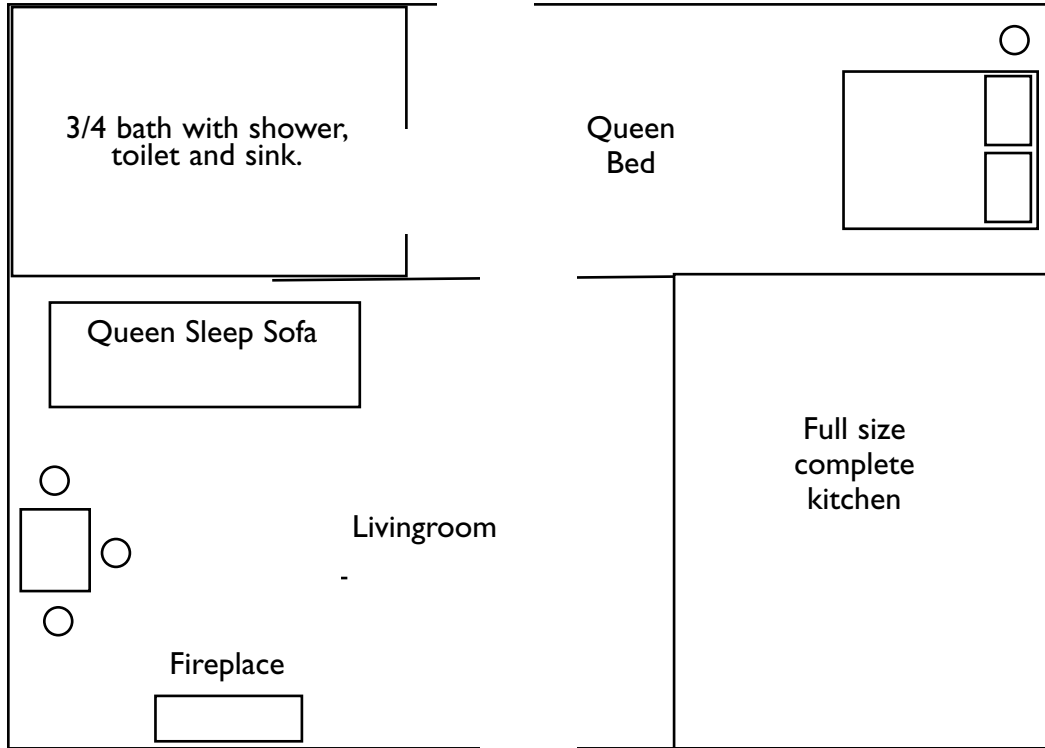

FOX DEN CABIN

SMALL CABIN: SLEEPS UP TO 4

Outside door to deck

ENTRY