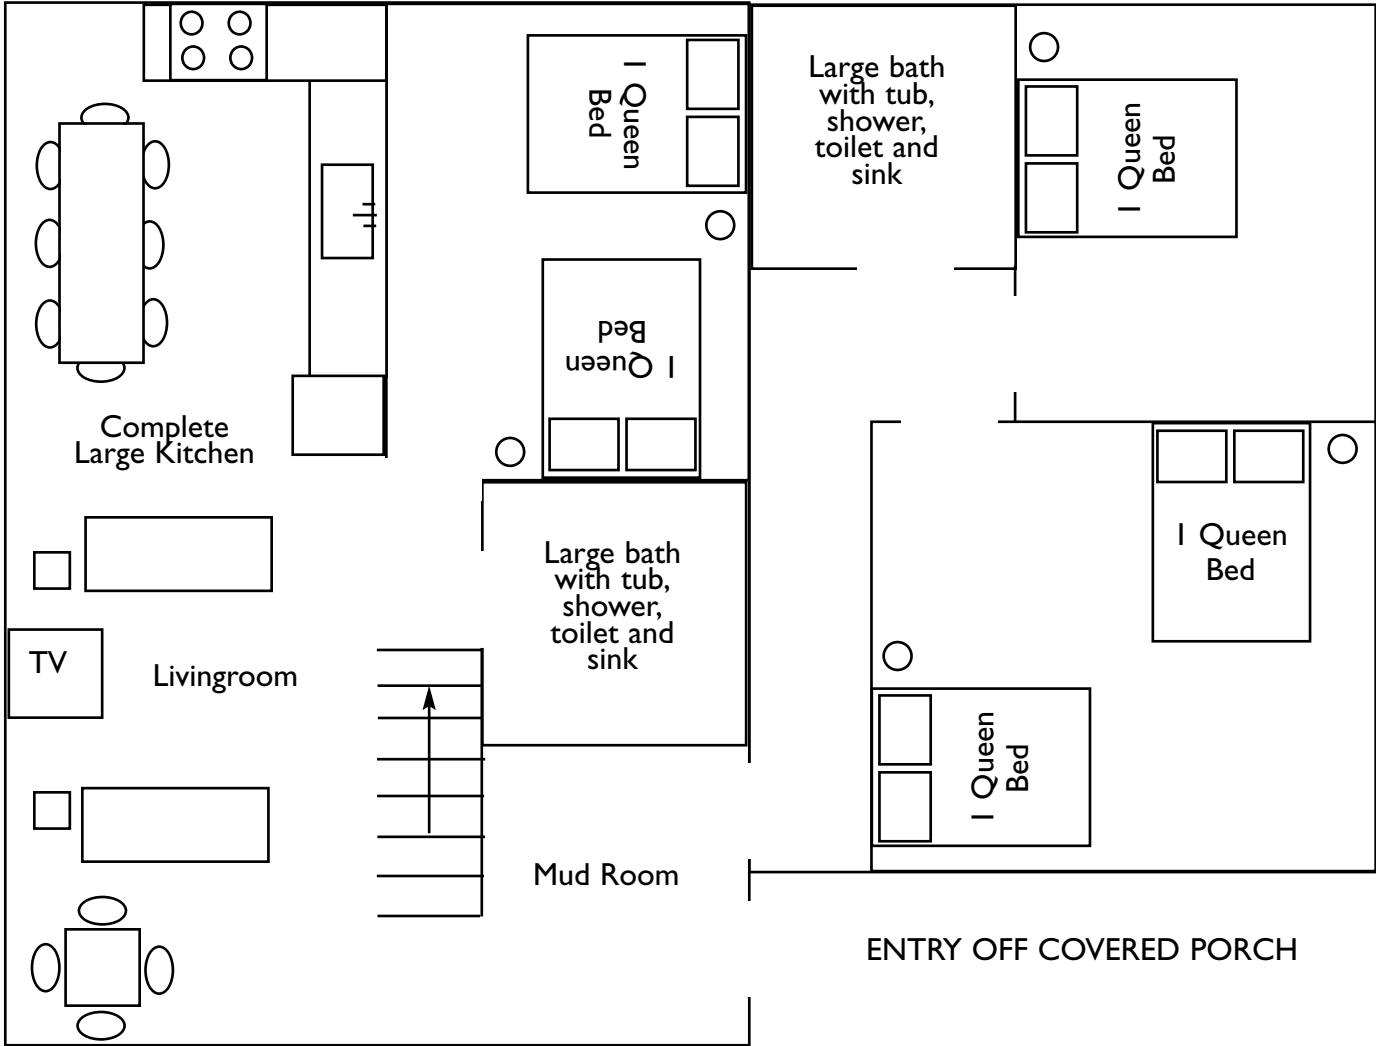

# SANDY STREAM CABIN: LARGE CABIN

SLEEPS UP TO 12

# GRANT BROOK AND WADLEIGH BROOK

SMALL CABIN: EACH CABIN SLEEPS 6

# LITTLE MUD AND BIG MUD

SMALL CABIN: EACH CABIN SLEEPS 6

# TROUT MOUNTAIN CABIN: PREMIUM CABIN

SLEEPS UP TO 14

FIRST FLOOR

SECOND FLOOR OPEN LOFT (looks down into livingroom)