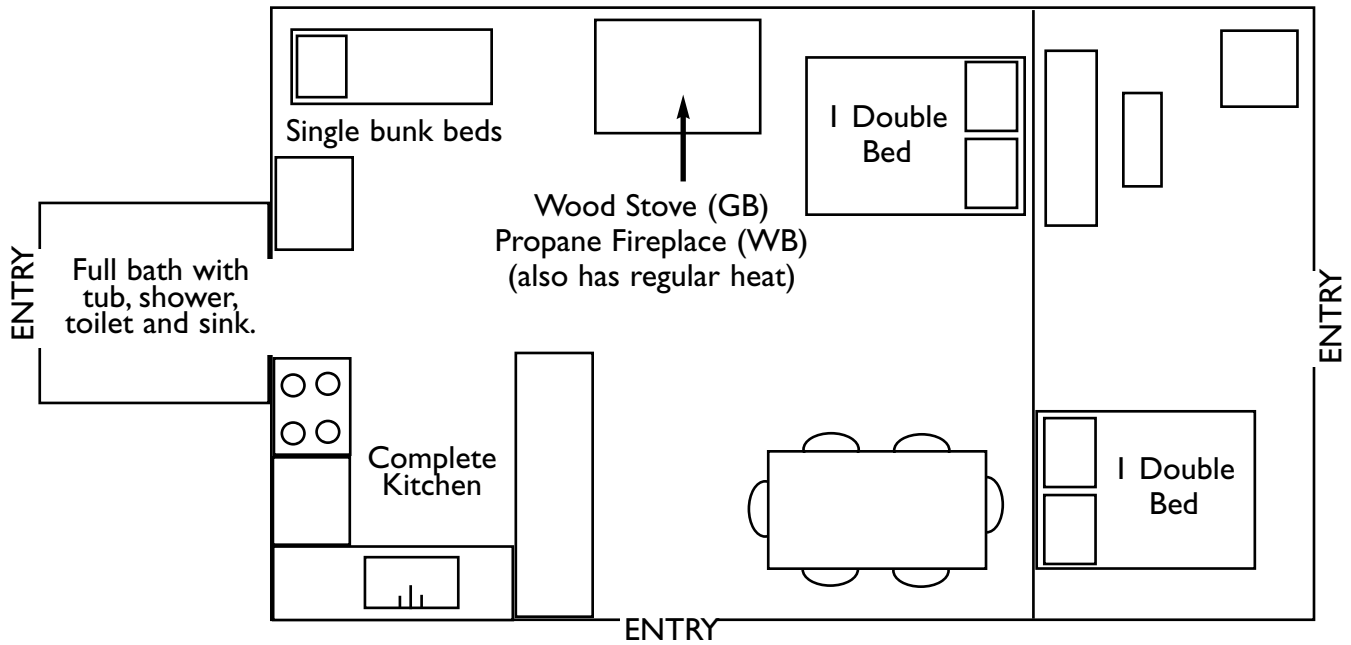

## SLEEPS UP TO 10

NOTE: This cabin has a 2nd floor loft with a bedroom that has two twin beds.

# MILLINOCKET STREAM CABIN: PREMIUM CABIN

SLEEPS UP TO 14

(The downstairs is HCA)

# SANDY STREAM CABIN: LARGE CABIN

SLEEPS UP TO 12

# GRANT BROOK AND WADLEIGH BROOK

SMALL CABIN: EACH CABIN SLEEPS 6