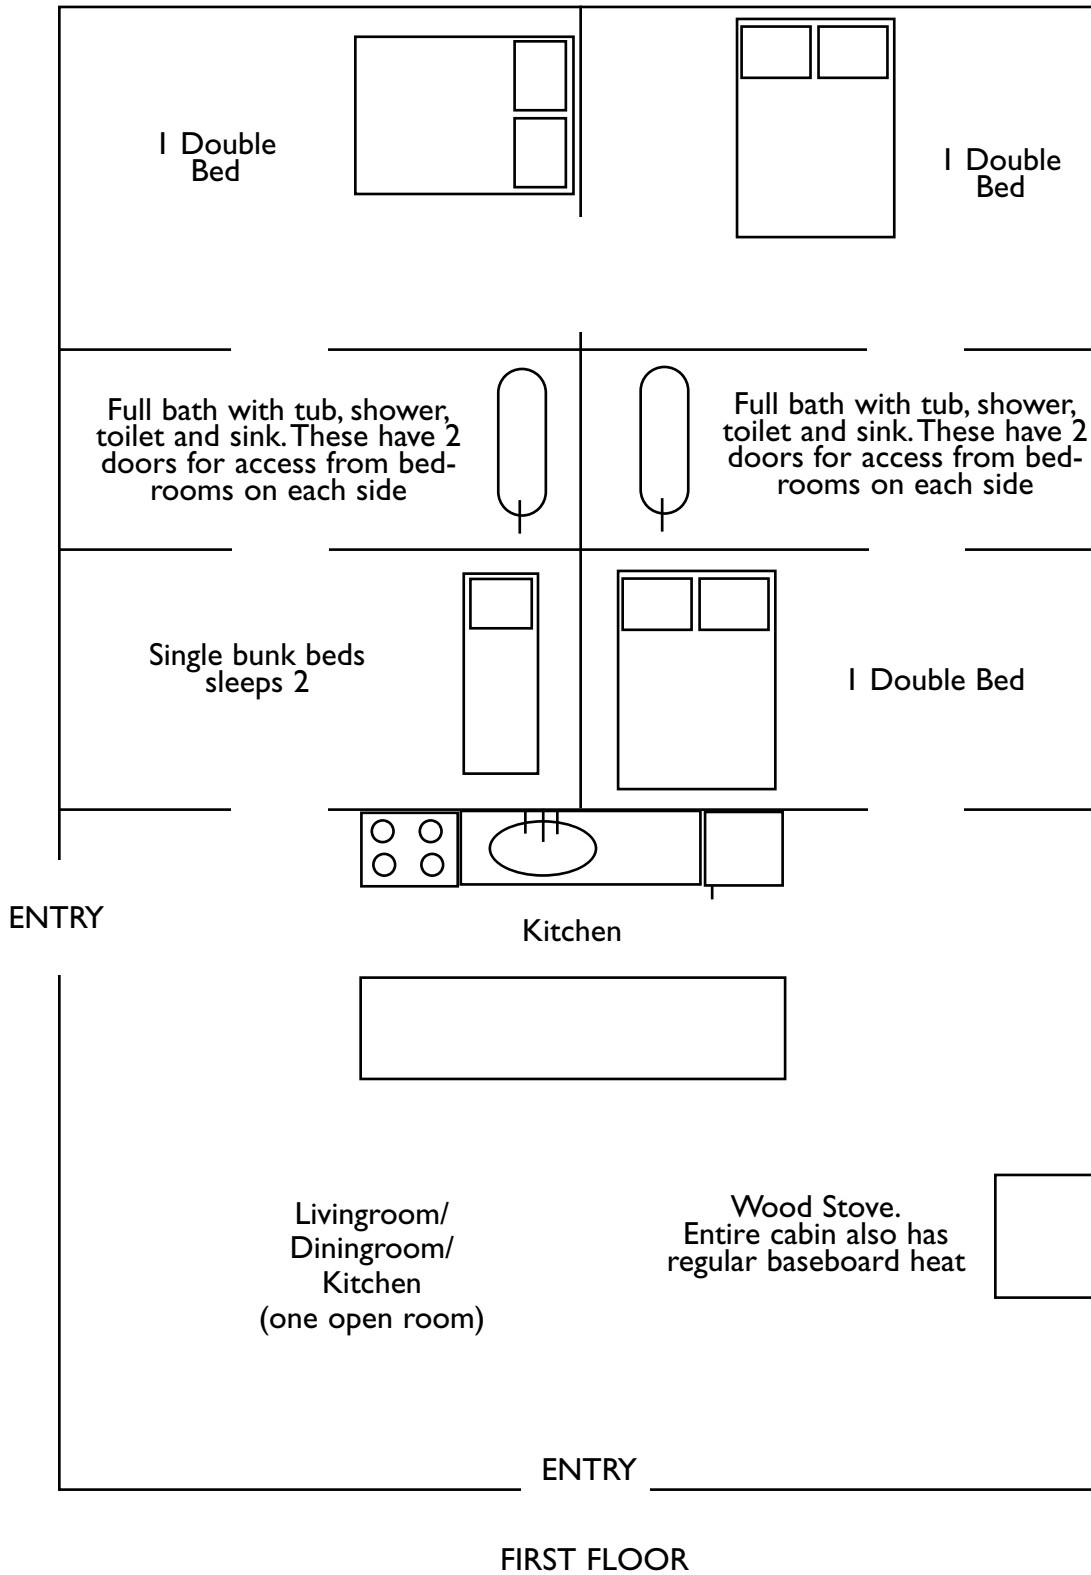

## SMALL CABIN: SLEEPS UP TO 4

Outside door to deck

ENTRY

# GUIDES CABIN: LARGE CABIN

## SLEEPS UP TO 10

NOTE: This cabin has a 2nd floor loft with a bedroom that has two twin beds.

# TROUT MOUNTAIN CABIN: PREMIUM CABIN

SLEEPS UP TO 14

FIRST FLOOR

SECOND FLOOR OPEN LOFT (looks down into livingroom)