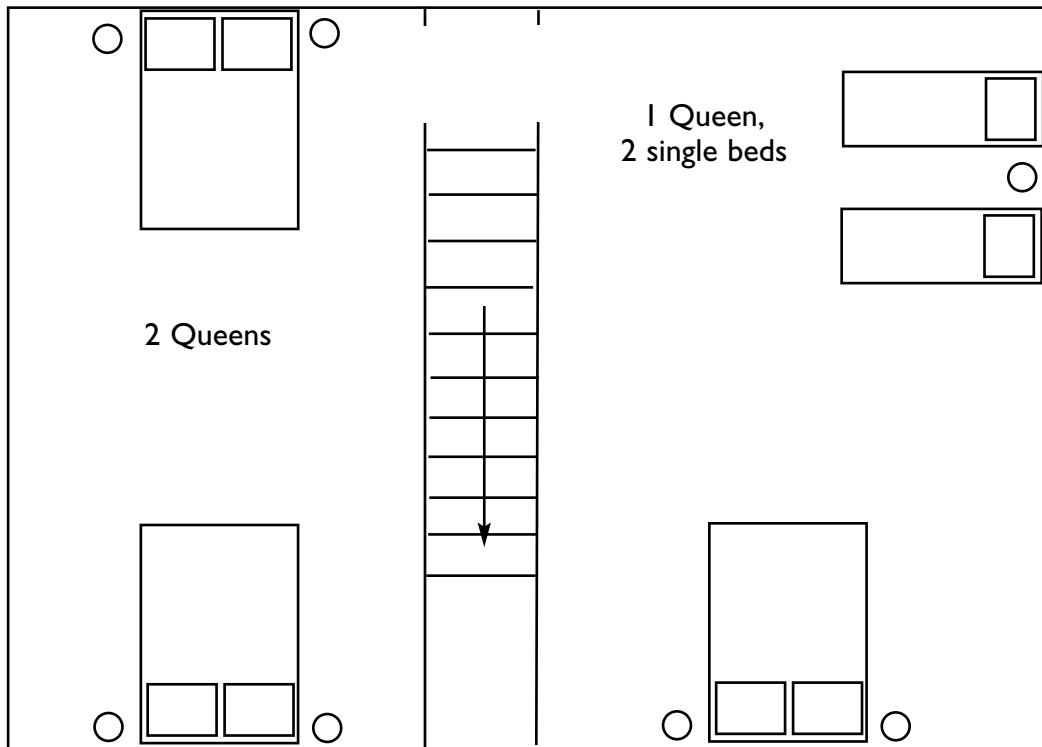

# LITTLE MUD AND BIG MUD

SMALL CABIN: EACH CABIN SLEEPS 6

# TROUT MOUNTAIN CABIN: PREMIUM CABIN

SLEEPS UP TO 14

FIRST FLOOR

SECOND FLOOR OPEN LOFT (looks down into livingroom)

# BEARS DEN:PREMIUM CABIN

SLEEPS UP TO 12

ENTRY FIRST FLOOR

SECOND FLOOR