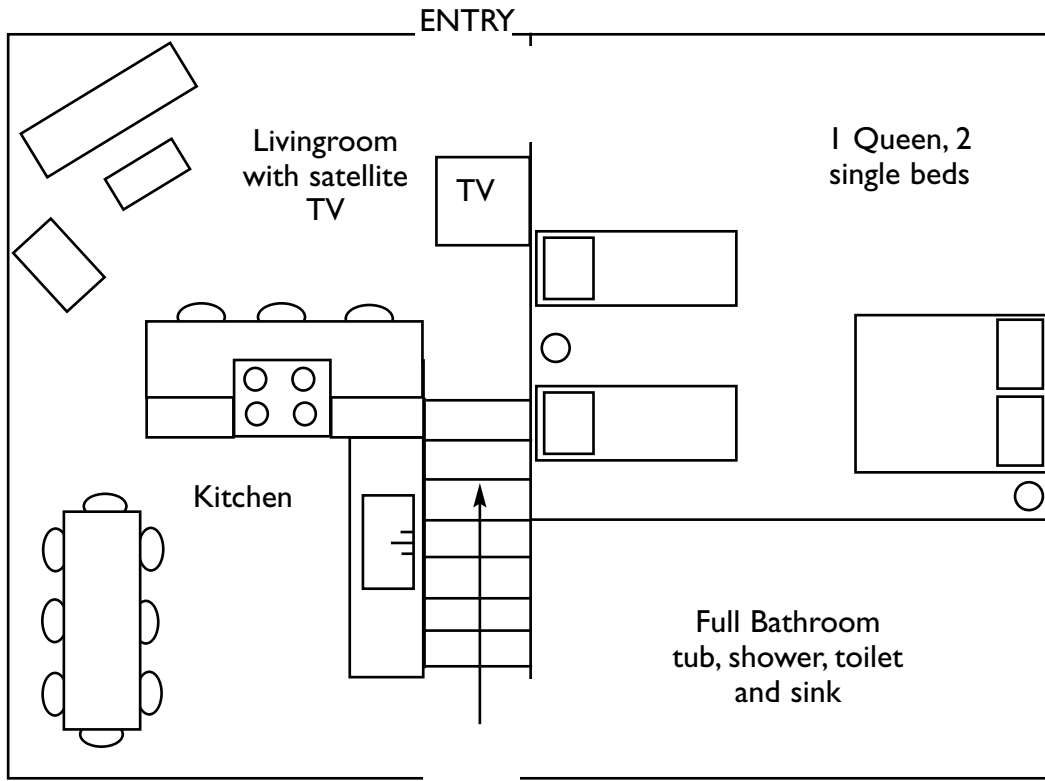

# GRANT BROOK AND WADLEIGH BROOK

SMALL CABIN: EACH CABIN SLEEPS 6

# LITTLE MUD AND BIG MUD

SMALL CABIN: EACH CABIN SLEEPS 6

# TROUT MOUNTAIN CABIN: PREMIUM CABIN

SLEEPS UP TO 14

FIRST FLOOR

SECOND FLOOR OPEN LOFT (looks down into livingroom)

# BEARS DEN:PREMIUM CABIN

SLEEPS UP TO 12

ENTRY FIRST FLOOR

SECOND FLOOR