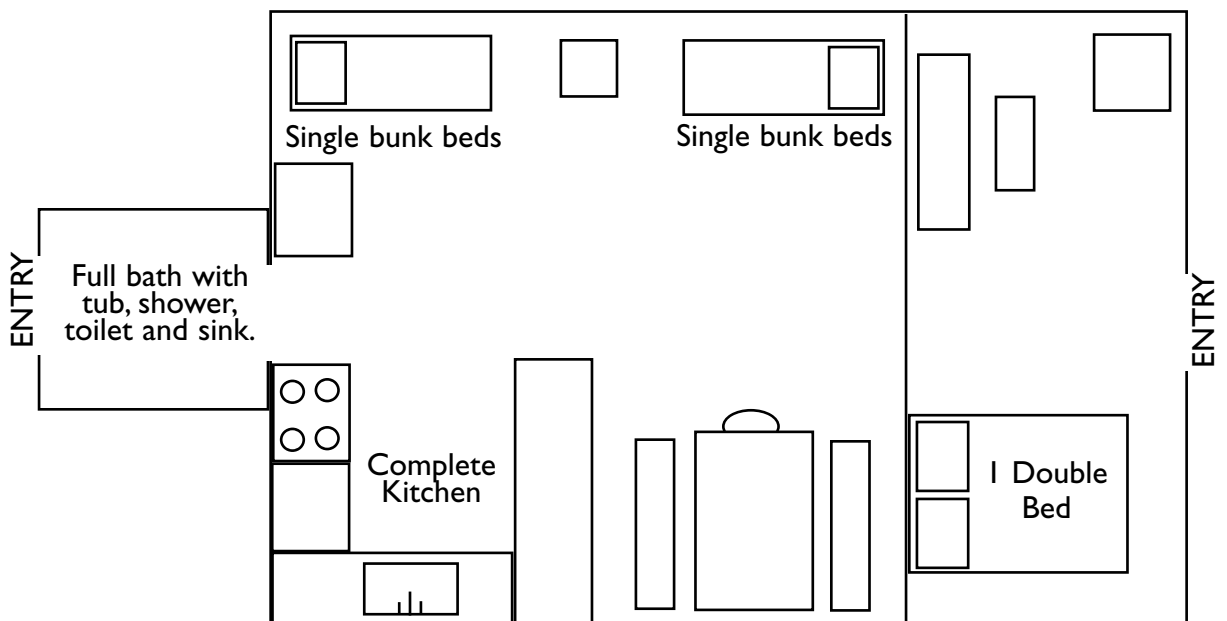

# SANDY STREAM CABIN: LARGE CABIN

SLEEPS UP TO 12

# GRANT BROOK AND WADLEIGH BROOK

SMALL CABIN: EACH CABIN SLEEPS 6

# LITTLE MUD AND BIG MUD

SMALL CABIN: EACH CABIN SLEEPS 6

# TROUT MOUNTAIN CABIN: PREMIUM CABIN

SLEEPS UP TO 14

FIRST FLOOR

SECOND FLOOR OPEN LOFT (looks down into livingroom)