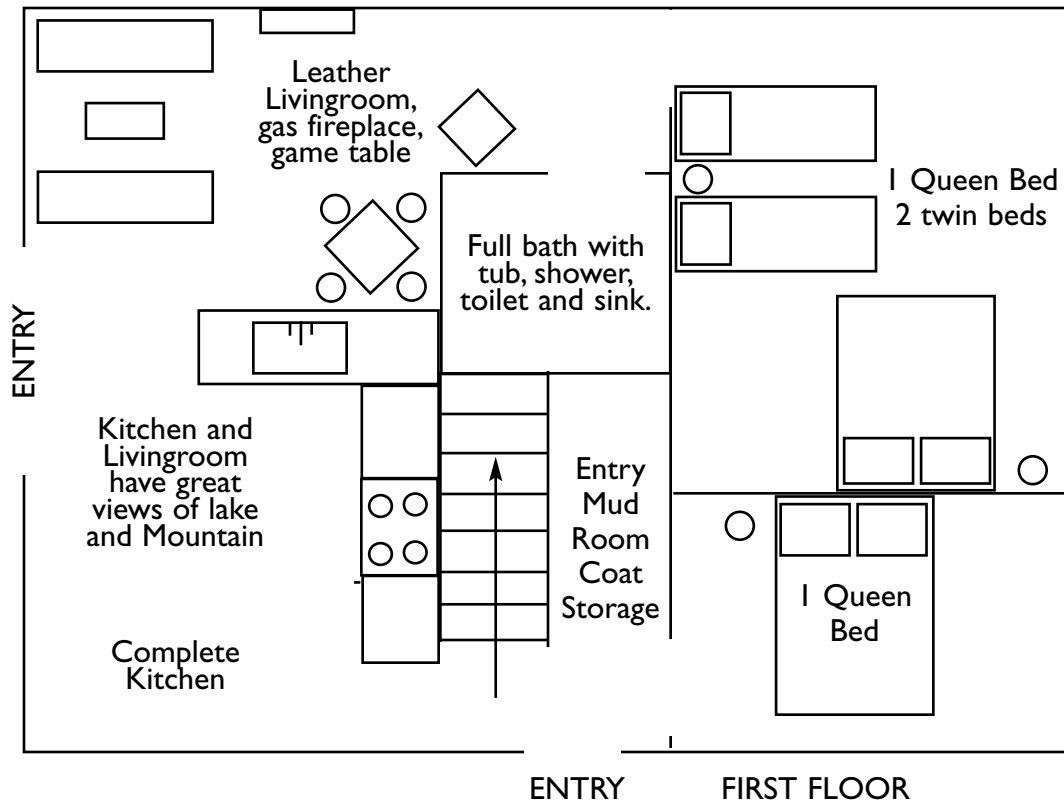

## SLEEPS UP TO 10

NOTE: This cabin has a 2nd floor loft with a bedroom that has two twin beds.

# MILLINOCKET STREAM CABIN: PREMIUM CABIN

SLEEPS UP TO 14

(The downstairs is HCA)

# SANDY STREAM CABIN: LARGE CABIN

SLEEPS UP TO 12

# TROUT MOUNTAIN CABIN: PREMIUM CABIN

SLEEPS UP TO 14

FIRST FLOOR

SECOND FLOOR OPEN LOFT (looks down into livingroom)