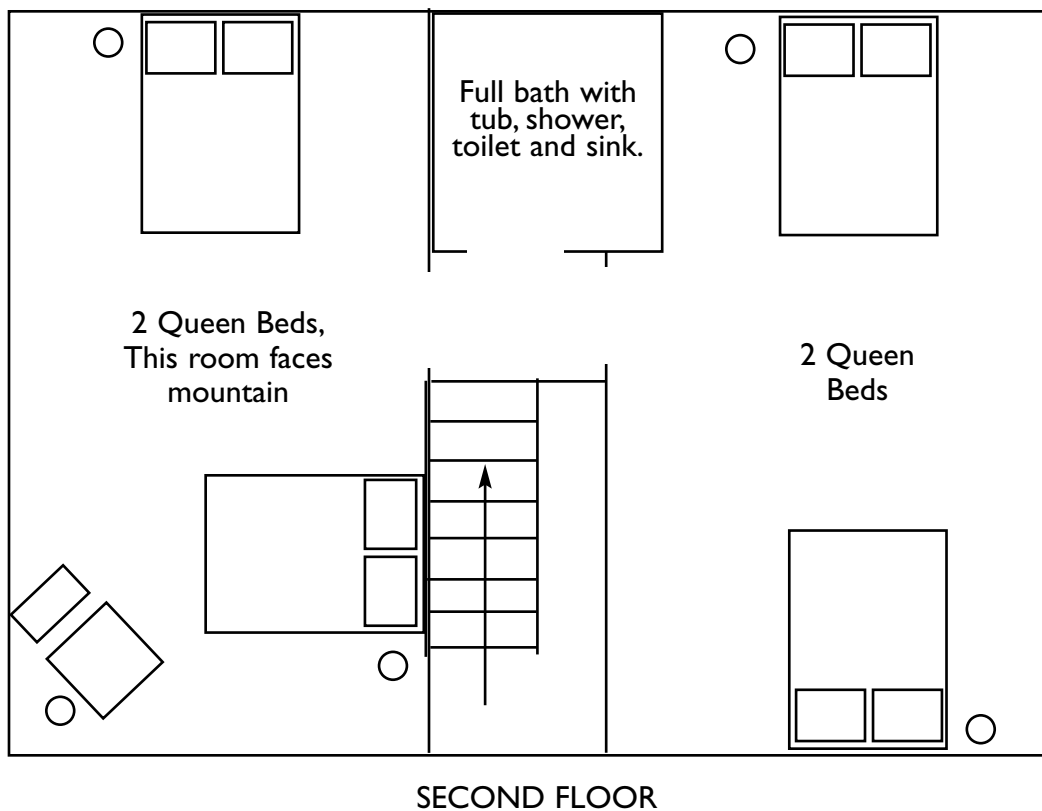

# GUIDES CABIN: LARGE CABIN

## SLEEPS UP TO 10

NOTE: This cabin has a 2nd floor loft with a bedroom that has two twin beds.

# MILLINOCKET STREAM CABIN: PREMIUM CABIN

SLEEPS UP TO 14

(The downstairs is HCA)

# TROUT MOUNTAIN CABIN: PREMIUM CABIN

SLEEPS UP TO 14

FIRST FLOOR

SECOND FLOOR OPEN LOFT (looks down into livingroom)