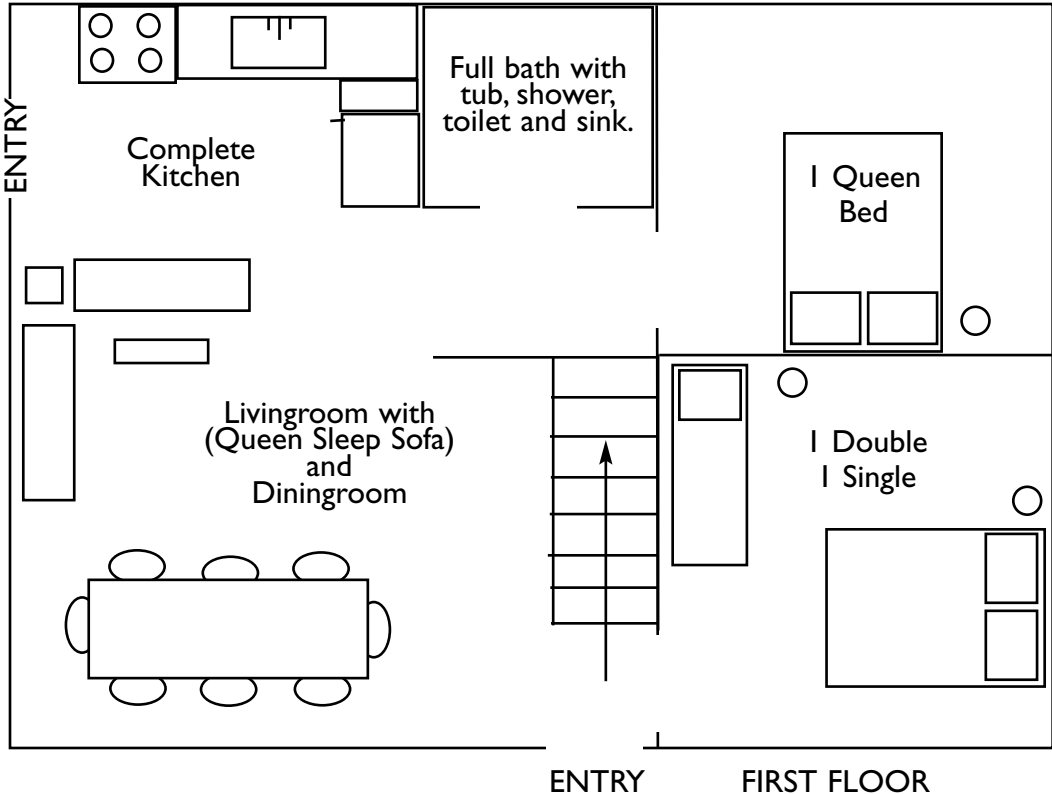

## SLEEPS UP TO 10

NOTE: This cabin has a 2nd floor loft with a bedroom that has two twin beds.

# MILLINOCKET STREAM CABIN: PREMIUM CABIN

SLEEPS UP TO 14

(The downstairs is HCA)

# SANDY STREAM CABIN: LARGE CABIN

SLEEPS UP TO 12

# GRANT BROOK AND WADLEIGH BROOK

SMALL CABIN: EACH CABIN SLEEPS 6