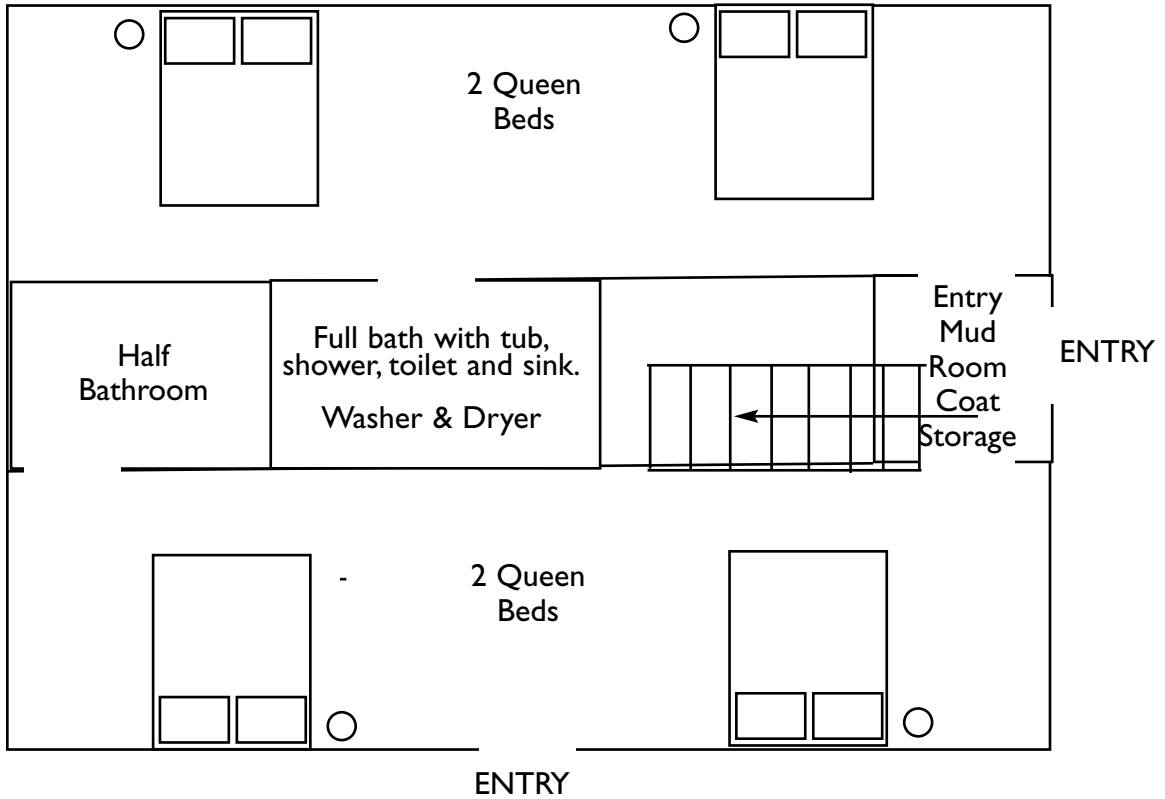

LOOKOUT CABIN: PREMIUM CABIN

SLEEPS UP TO 12