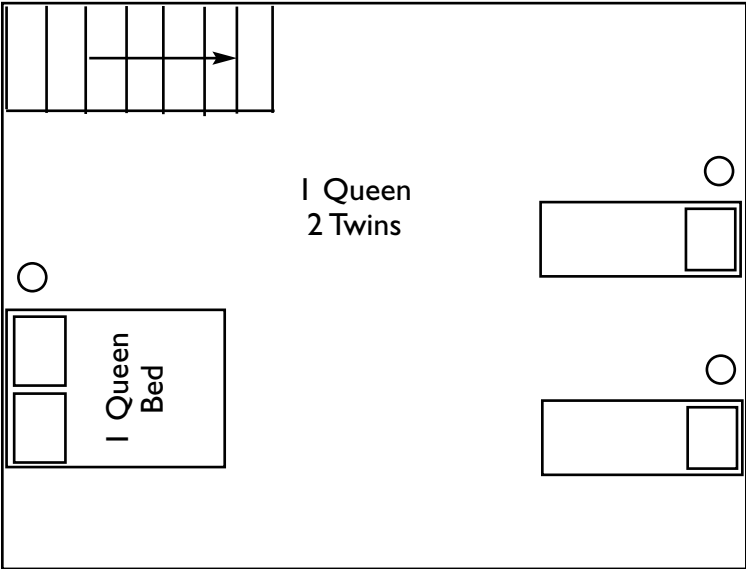

# SANDY STREAM CABIN: LARGE CABIN

SLEEPS UP TO 12

# GRANT BROOK AND WADLEIGH BROOK

SMALL CABIN: EACH CABIN SLEEPS 6

# LITTLE MUD AND BIG MUD

SMALL CABIN: EACH CABIN SLEEPS 6

# TROUT MOUNTAIN CABIN: PREMIUM CABIN

SLEEPS UP TO 14

FIRST FLOOR

SECOND FLOOR OPEN LOFT (looks down into livingroom)