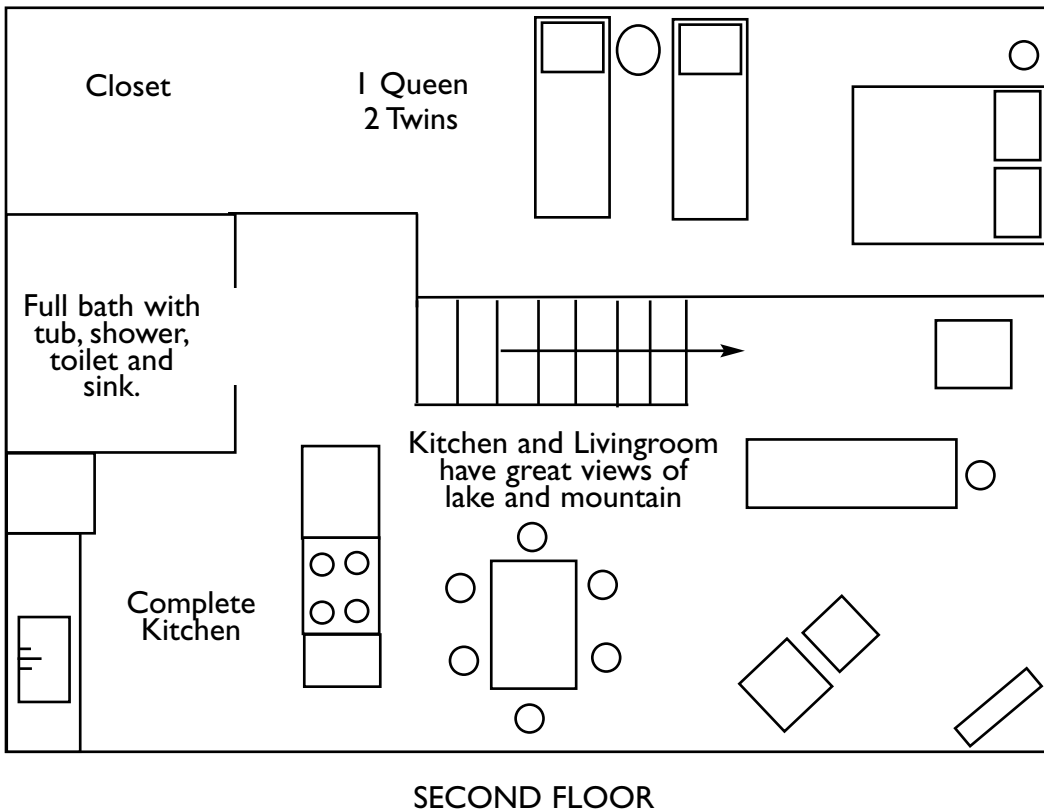

# LOOKOUT CABIN: PREMIUM CABIN

SLEEPS UP TO 12

## SMALL CABIN: SLEEPS UP TO 4

Outside door to deck

ENTRY

# SANDY STREAM CABIN: LARGE CABIN

SLEEPS UP TO 12

# TROUT MOUNTAIN CABIN: PREMIUM CABIN

SLEEPS UP TO 14

FIRST FLOOR

SECOND FLOOR OPEN LOFT (looks down into livingroom)