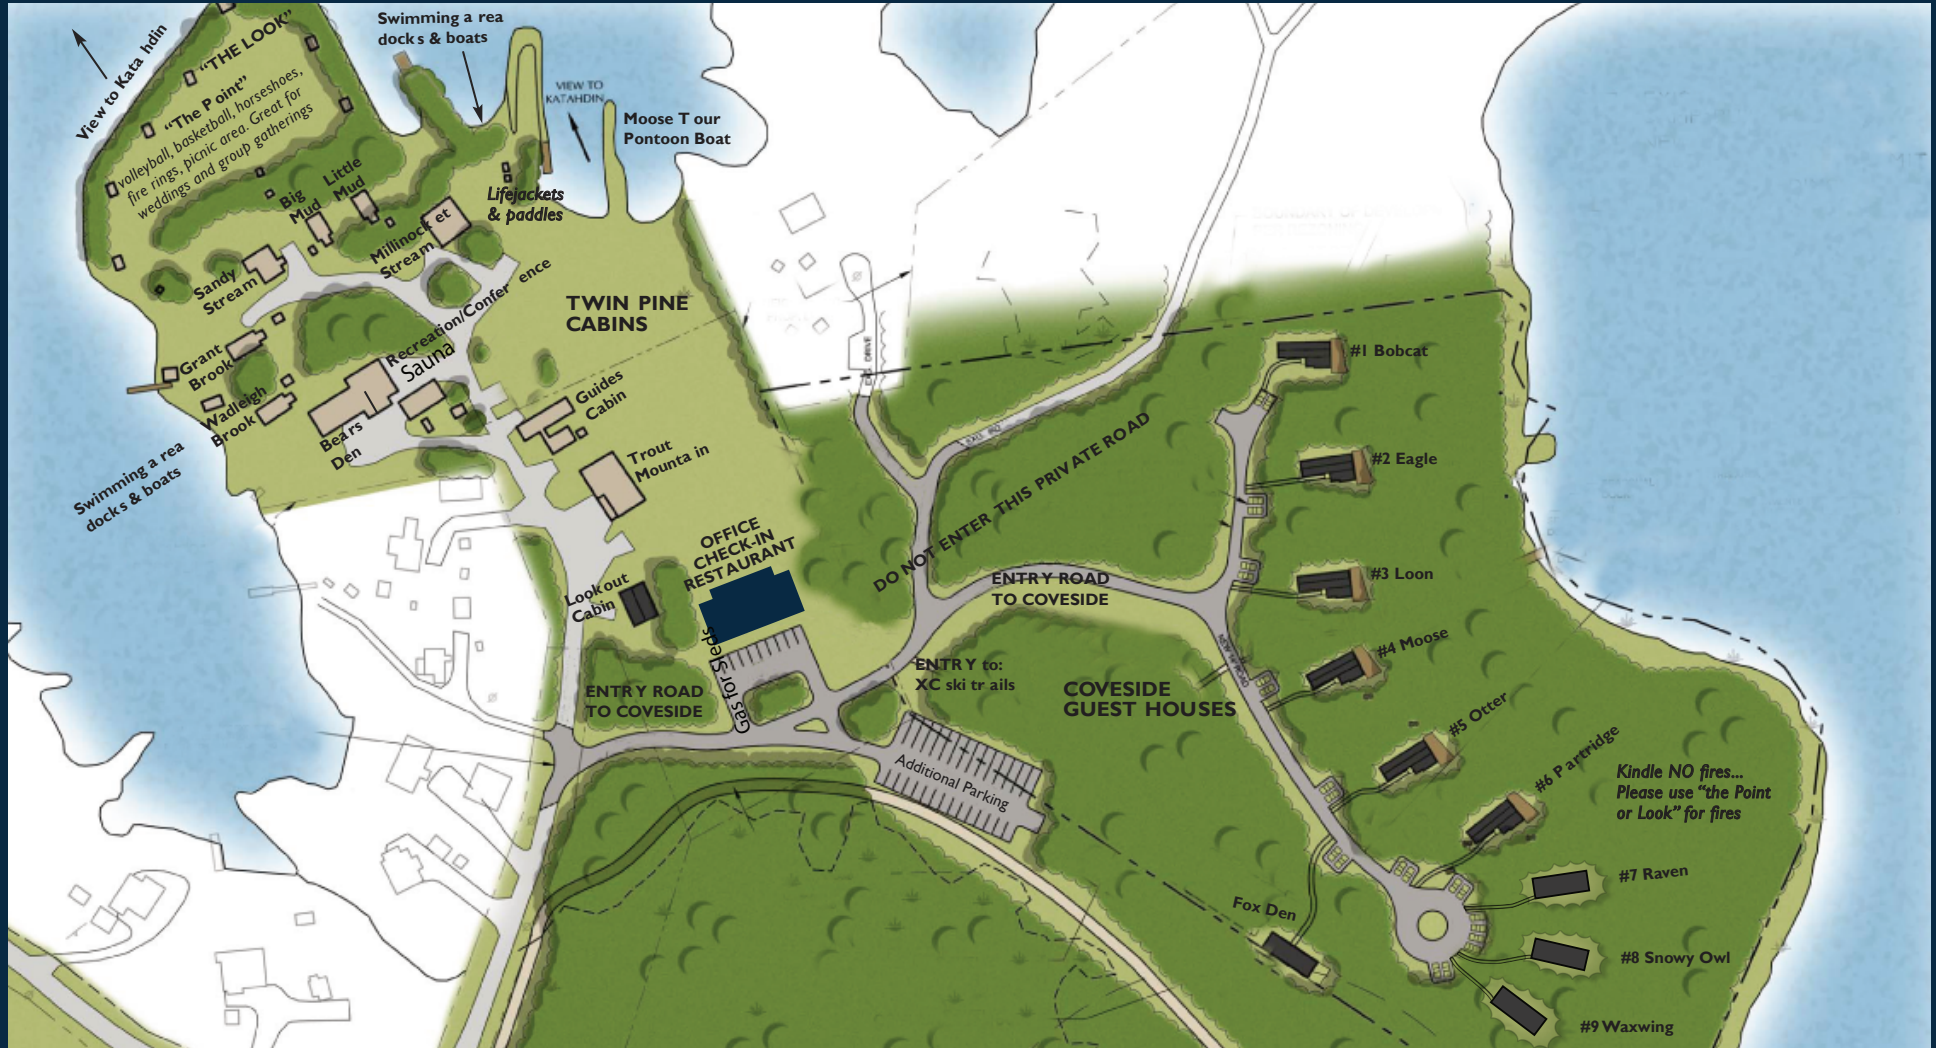

Twin Pine Cabins at The New England Outdoor Center

direct line to camps 207.723.5523

www.neoc.com

800.766.7238 for reservations