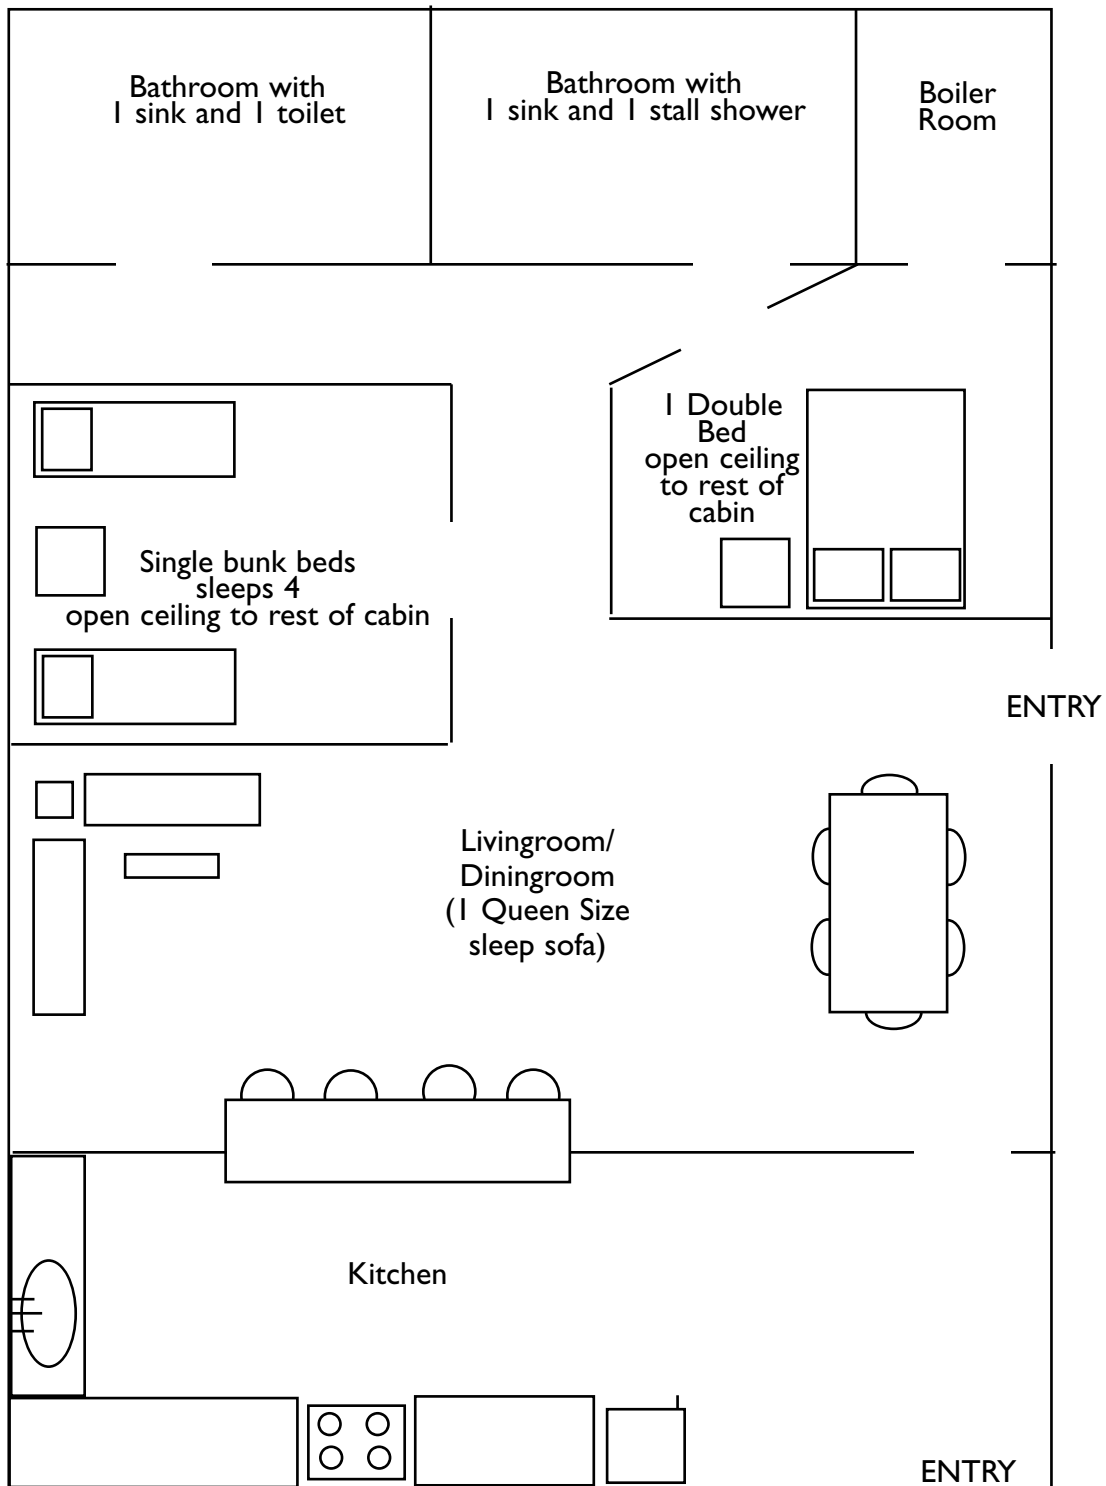

GUIDES CABIN: LARGE CABIN

SLEEPS UP TO 10

NOTE: This cabin has a 2nd floor loft with a bedroom that has two twin beds.

MILLINOCKET STREAM CABIN: PREMIUM CABIN

SLEEPS UP TO 14

(The downstairs is HCA)

SANDY STREAM CABIN: LARGE CABIN

SLEEPS UP TO 12

GRANT BROOK AND WADLEIGH BROOK

SMALL CABIN: EACH CABIN SLEEPS 6

LITTLE MUD AND BIG MUD

SMALL CABIN: EACH CABIN SLEEPS 6

TROUT MOUNTAIN CABIN: PREMIUM CABIN

SLEEPS UP TO 14

FIRST FLOOR

SECOND FLOOR OPEN LOFT (looks down into livingroom)

HAMMOND RIDGE: MEDIUM CABIN

SLEEPS UP TO 8

BEARS DEN: PREMIUM CABIN

SLEEPS UP TO 12