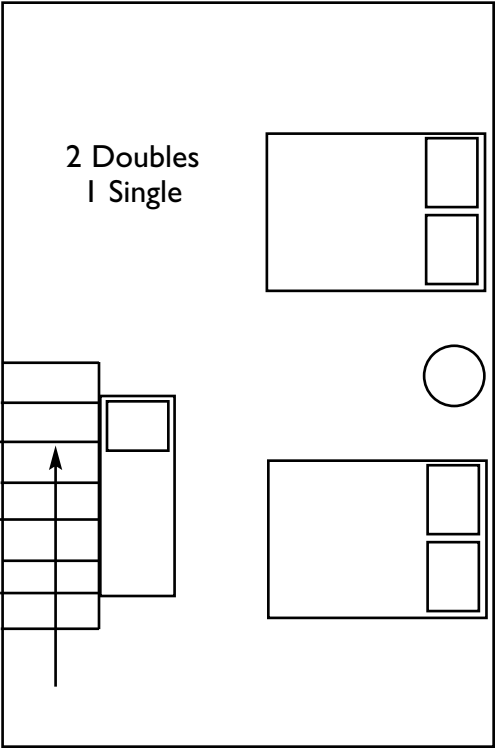

GUIDES CABIN: LARGE CABIN

SLEEPS UP TO 10

NOTE: This cabin has a 2nd floor loft with a bedroom that has two twin beds.

MILLINOCKET STREAM CABIN: PREMIUM CABIN

SLEEPS UP TO 14

(The downstairs is HCA)

SANDY STREAM CABIN: LARGE CABIN

SLEEPS UP TO 12

GRANT BROOK AND WADLEIGH BROOK

SMALL CABIN: EACH CABIN SLEEPS 6

LITTLE MUD AND BIG MUD

SMALL CABIN: EACH CABIN SLEEPS 6

TROUT MOUNTAIN CABIN: PREMIUM CABIN

SLEEPS UP TO 14

FIRST FLOOR

SECOND FLOOR OPEN LOFT (looks down into livingroom)

HAMMOND RIDGE: MEDIUM CABIN

SLEEPS UP TO 8

BEARS DEN: PREMIUM CABIN

SLEEPS UP TO 12