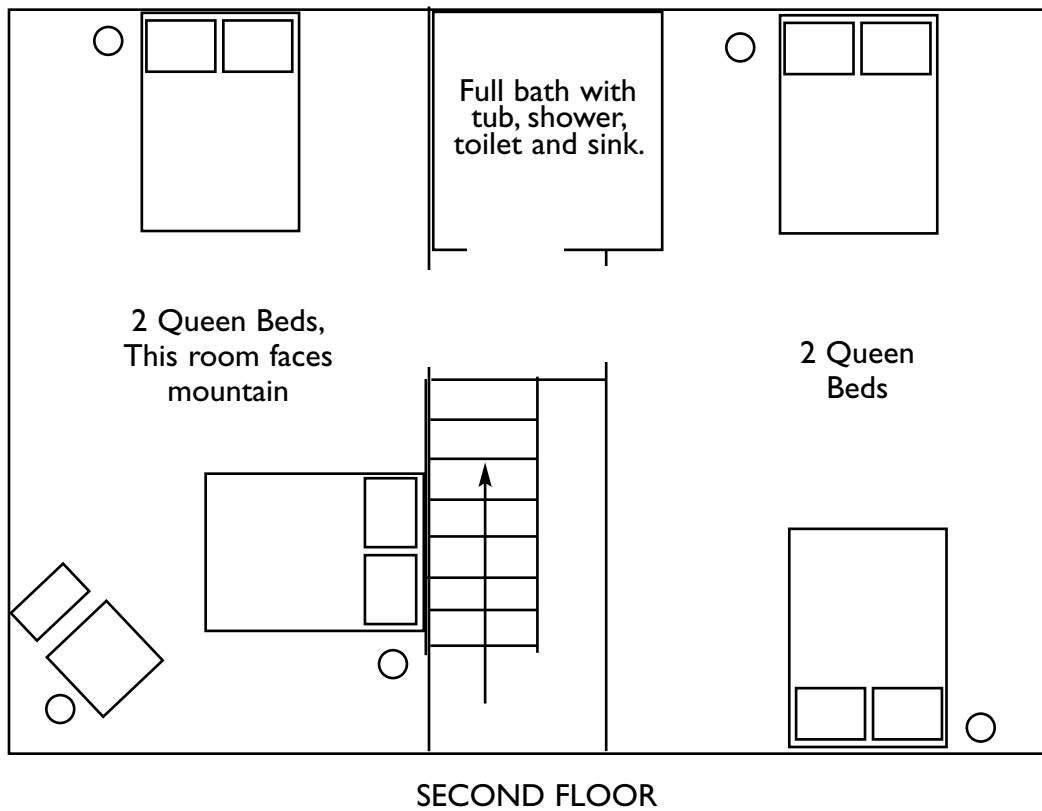

GUIDES CABIN: LARGE CABIN

SLEEPS UP TO 10

NOTE: This cabin has a 2nd floor loft with a bedroom that has two twin beds.

MILLINOCKET STREAM CABIN: PREMIUM CABIN

SLEEPS UP TO 14

(The downstairs is HCA)

SANDY STREAM CABIN: LARGE CABIN

SLEEPS UP TO 12

GRANT BROOK AND WADLEIGH BROOK

SMALL CABIN: EACH CABIN SLEEPS 6

LITTLE MUD AND BIG MUD

SMALL CABIN: EACH CABIN SLEEPS 6

TROUT MOUNTAIN CABIN: PREMIUM CABIN

SLEEPS UP TO 14

FIRST FLOOR

SECOND FLOOR OPEN LOFT (looks down into livingroom)

HAMMOND RIDGE: MEDIUM CABIN

SLEEPS UP TO 8

BEARS DEN: PREMIUM CABIN

SLEEPS UP TO 12