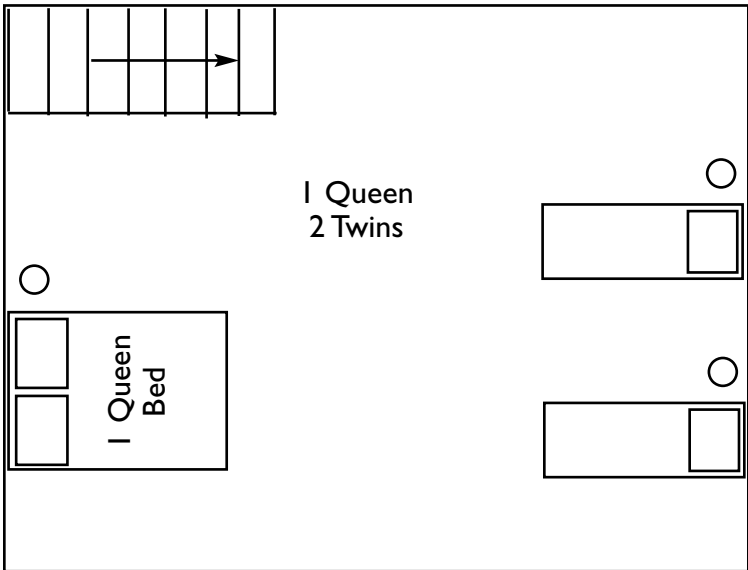

GUIDES CABIN: LARGE CABIN

SLEEPS UP TO 10

NOTE: This cabin has a 2nd floor loft with a bedroom that has two twin beds.

MILLINOCKET STREAM CABIN: PREMIUM CABIN

SLEEPS UP TO 14

(The downstairs is HCA)

SANDY STREAM CABIN: LARGE CABIN

SLEEPS UP TO 12

GRANT BROOK AND WADLEIGH BROOK

SMALL CABIN: EACH CABIN SLEEPS 6

LITTLE MUD AND BIG MUD

SMALL CABIN: EACH CABIN SLEEPS 6

TROUT MOUNTAIN CABIN: PREMIUM CABIN

SLEEPS UP TO 14

FIRST FLOOR

SECOND FLOOR OPEN LOFT (looks down into livingroom)

HAMMOND RIDGE: MEDIUM CABIN

SLEEPS UP TO 8

BEARS DEN: PREMIUM CABIN

SLEEPS UP TO 12