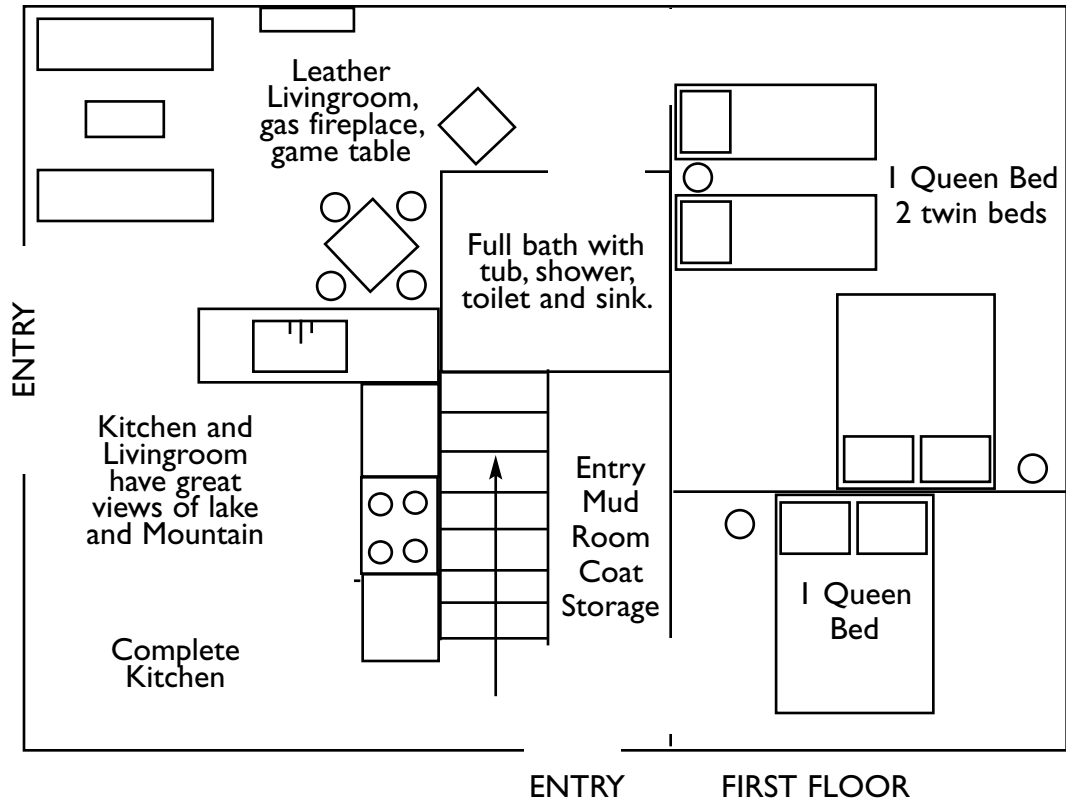

GUIDES CABIN: LARGE CABIN

SLEEPS UP TO 10

NOTE: This cabin has a 2nd floor loft with a bedroom that has two twin beds.

MILLINOCKET STREAM CABIN: PREMIUM CABIN

SLEEPS UP TO 14

(The downstairs is HCA)

SANDY STREAM CABIN: LARGE CABIN

SLEEPS UP TO 12

GRANT BROOK AND WADLEIGH BROOK

SMALL CABIN: EACH CABIN SLEEPS 6

LITTLE MUD AND BIG MUD

SMALL CABIN: EACH CABIN SLEEPS 6

TROUT MOUNTAIN CABIN: PREMIUM CABIN

SLEEPS UP TO 14

FIRST FLOOR

SECOND FLOOR OPEN LOFT (looks down into livingroom)

HAMMOND RIDGE: MEDIUM CABIN

SLEEPS UP TO 8

BEARS DEN: PREMIUM CABIN

SLEEPS UP TO 12