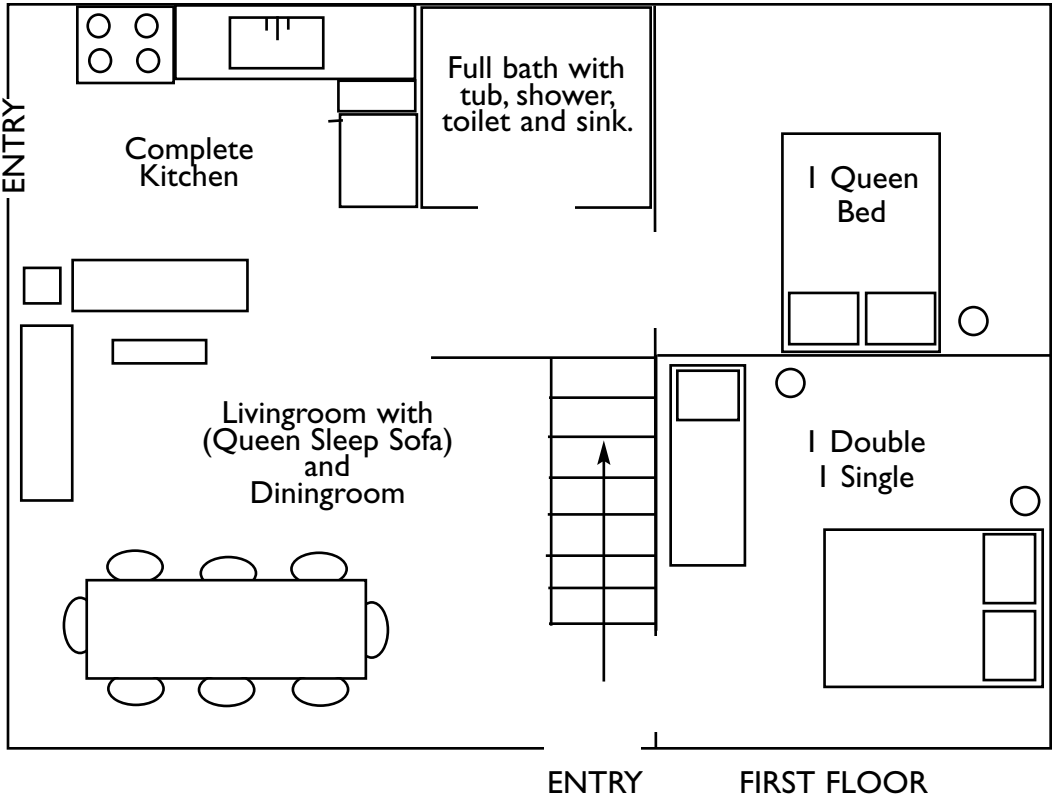

GUIDES CABIN: LARGE CABIN

SLEEPS UP TO 10

NOTE: This cabin has a 2nd floor loft with a bedroom that has two twin beds.

MILLINOCKET STREAM CABIN: PREMIUM CABIN

SLEEPS UP TO 14

(The downstairs is HCA)

SANDY STREAM CABIN: LARGE CABIN

SLEEPS UP TO 12

GRANT BROOK AND WADLEIGH BROOK

SMALL CABIN: EACH CABIN SLEEPS 6

LITTLE MUD AND BIG MUD

SMALL CABIN: EACH CABIN SLEEPS 6

TROUT MOUNTAIN CABIN: PREMIUM CABIN

SLEEPS UP TO 14

FIRST FLOOR

SECOND FLOOR OPEN LOFT (looks down into livingroom)

HAMMOND RIDGE: MEDIUM CABIN

SLEEPS UP TO 8

BEARS DEN: PREMIUM CABIN

SLEEPS UP TO 12