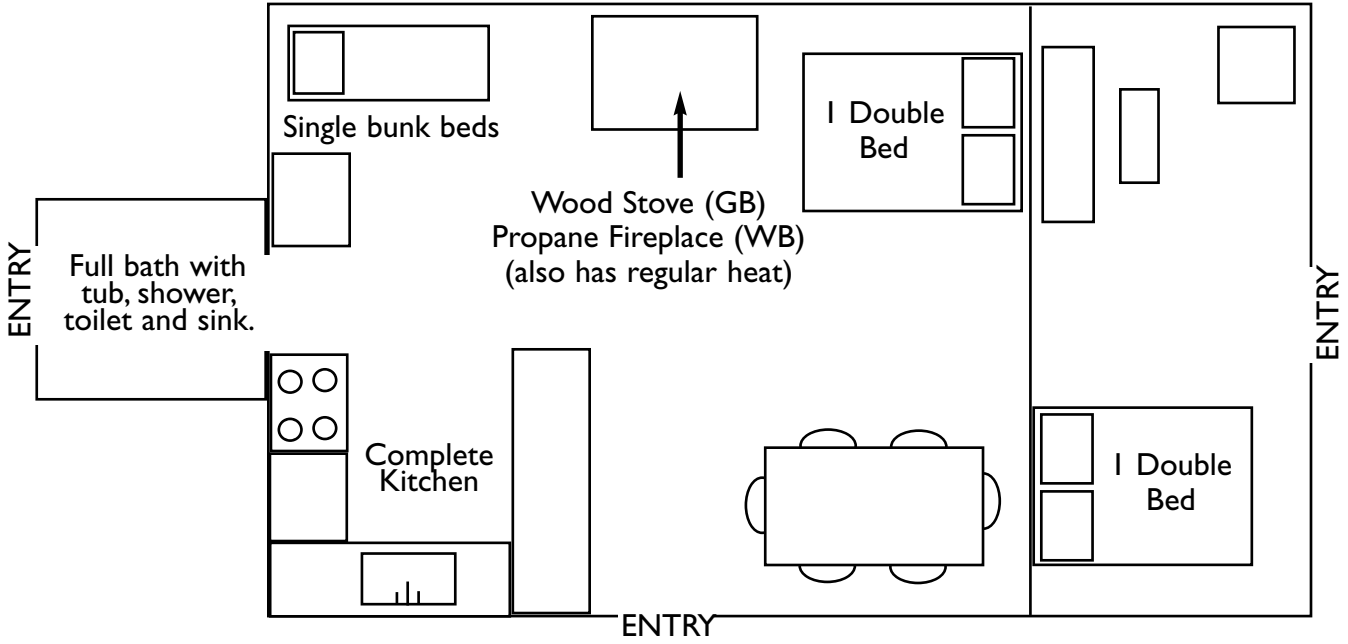

GUIDES CABIN: LARGE CABIN

SLEEPS UP TO 10

NOTE: This cabin has a 2nd floor loft with a bedroom that has two twin beds.

MILLINOCKET STREAM CABIN: PREMIUM CABIN

SLEEPS UP TO 14

(The downstairs is HCA)

SANDY STREAM CABIN: LARGE CABIN

SLEEPS UP TO 12

GRANT BROOK AND WADLEIGH BROOK

SMALL CABIN: EACH CABIN SLEEPS 6

LITTLE MUD AND BIG MUD

SMALL CABIN: EACH CABIN SLEEPS 6

TROUT MOUNTAIN CABIN: PREMIUM CABIN

SLEEPS UP TO 14

FIRST FLOOR

SECOND FLOOR OPEN LOFT (looks down into livingroom)

HAMMOND RIDGE: MEDIUM CABIN

SLEEPS UP TO 8

BEARS DEN: PREMIUM CABIN

SLEEPS UP TO 12