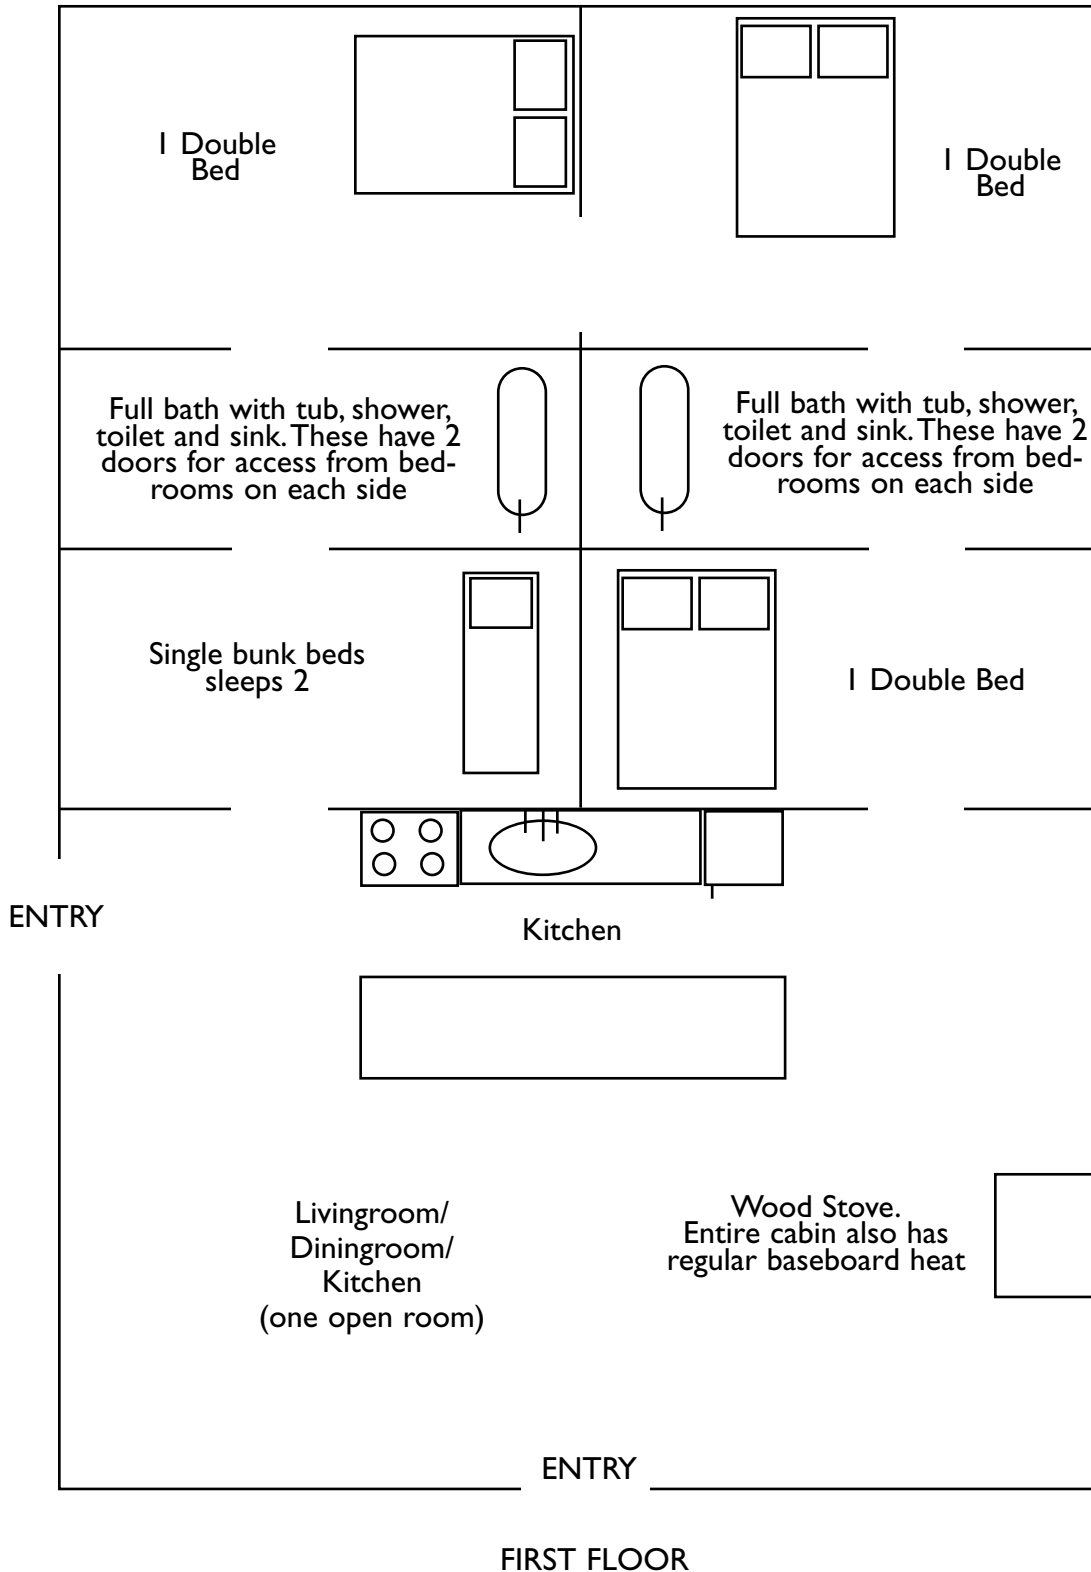

GUIDES CABIN: LARGE CABIN

SLEEPS UP TO 10

NOTE: This cabin has a 2nd floor loft with a bedroom that has two twin beds.

MILLINOCKET STREAM CABIN: PREMIUM CABIN

SLEEPS UP TO 14

(The downstairs is HCA)

SANDY STREAM CABIN: LARGE CABIN

SLEEPS UP TO 12

GRANT BROOK AND WADLEIGH BROOK

SMALL CABIN: EACH CABIN SLEEPS 6

LITTLE MUD AND BIG MUD

SMALL CABIN: EACH CABIN SLEEPS 6

TROUT MOUNTAIN CABIN: PREMIUM CABIN

SLEEPS UP TO 14

FIRST FLOOR

SECOND FLOOR OPEN LOFT (looks down into livingroom)

HAMMOND RIDGE: MEDIUM CABIN

SLEEPS UP TO 8

BEARS DEN: PREMIUM CABIN

SLEEPS UP TO 12