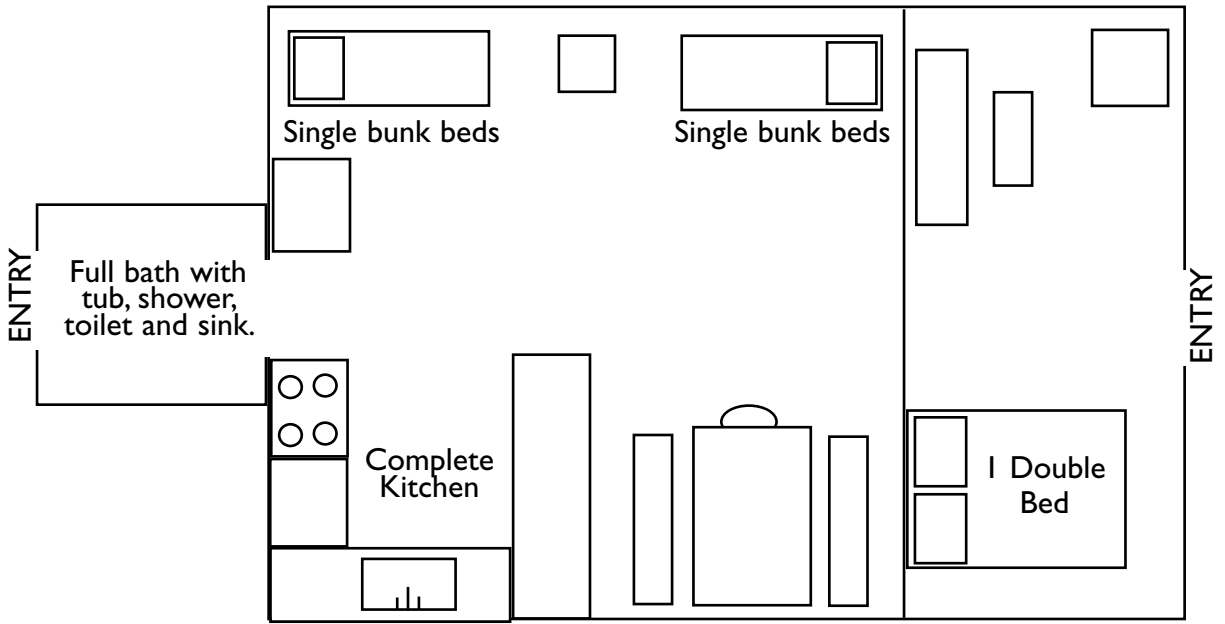

GUIDES CABIN: LARGE CABIN

SLEEPS UP TO 10

NOTE: This cabin has a 2nd floor loft with a bedroom that has two twin beds.

MILLINOCKET STREAM CABIN: PREMIUM CABIN

SLEEPS UP TO 14

(The downstairs is HCA)

SANDY STREAM CABIN: LARGE CABIN

SLEEPS UP TO 12

GRANT BROOK AND WADLEIGH BROOK

SMALL CABIN: EACH CABIN SLEEPS 6

LITTLE MUD AND BIG MUD

SMALL CABIN: EACH CABIN SLEEPS 6

TROUT MOUNTAIN CABIN: PREMIUM CABIN

SLEEPS UP TO 14

FIRST FLOOR

SECOND FLOOR OPEN LOFT (looks down into livingroom)

HAMMOND RIDGE: MEDIUM CABIN

SLEEPS UP TO 8

BEARS DEN: PREMIUM CABIN

SLEEPS UP TO 12