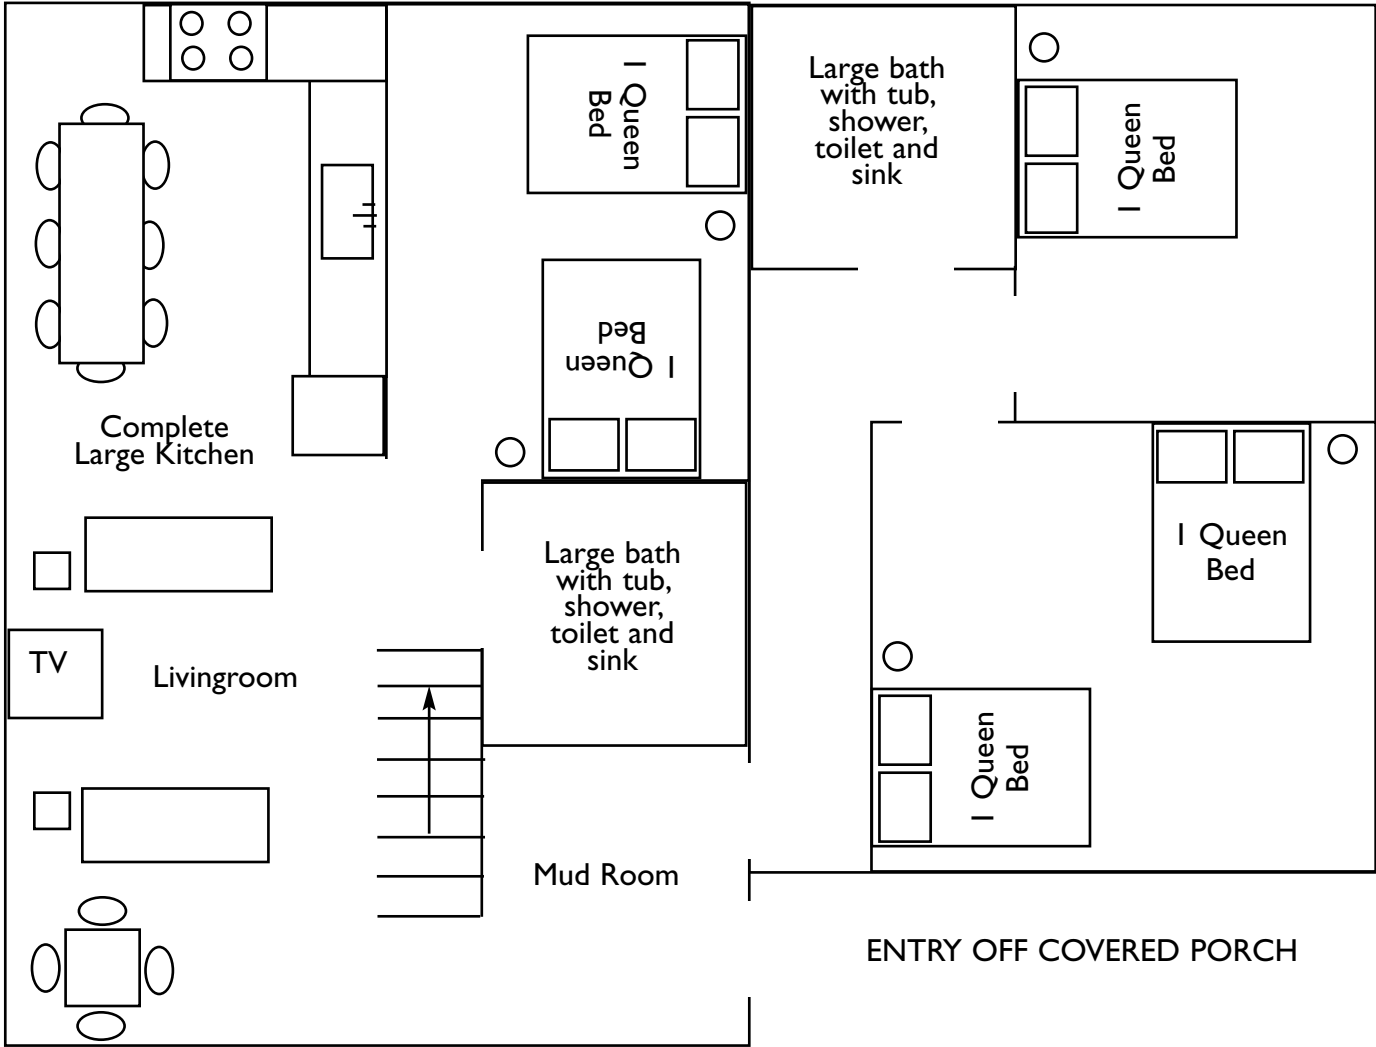

GUIDES CABIN: LARGE CABIN

SLEEPS UP TO 10

NOTE: This cabin has a 2nd floor loft with a bedroom that has two twin beds.

MILLINOCKET STREAM CABIN: PREMIUM CABIN

SLEEPS UP TO 14

(The downstairs is HCA)

SANDY STREAM CABIN: LARGE CABIN

SLEEPS UP TO 12

GRANT BROOK AND WADLEIGH BROOK

SMALL CABIN: EACH CABIN SLEEPS 6

LITTLE MUD AND BIG MUD

SMALL CABIN: EACH CABIN SLEEPS 6

TROUT MOUNTAIN CABIN: PREMIUM CABIN

SLEEPS UP TO 14

FIRST FLOOR

SECOND FLOOR OPEN LOFT (looks down into livingroom)

HAMMOND RIDGE: MEDIUM CABIN

SLEEPS UP TO 8

BEARS DEN: PREMIUM CABIN

SLEEPS UP TO 12